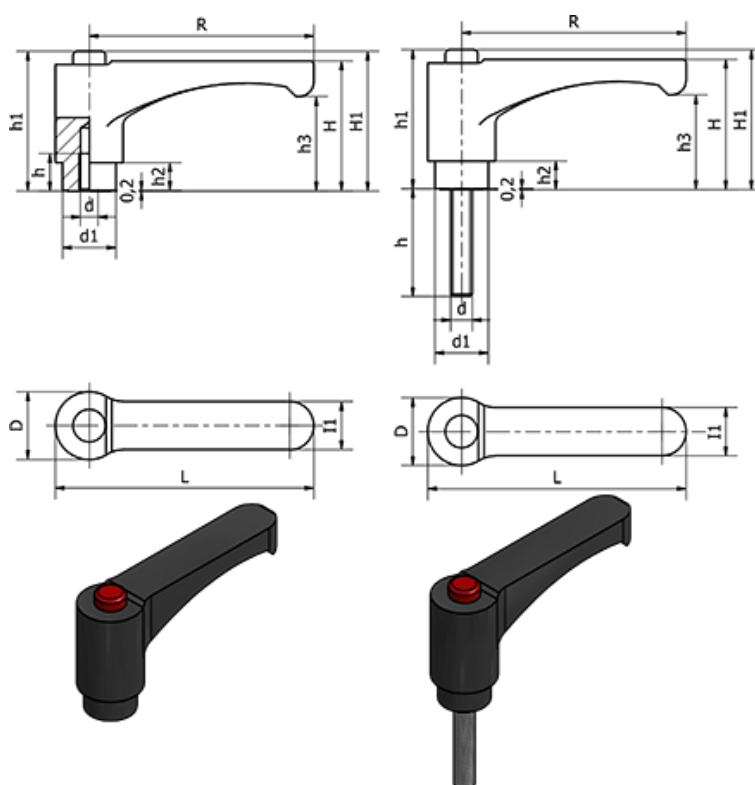

# Data Sheet

Article number: 23052530763

Description: E+G Adjustable handle, 253076-C3,  
ERW.30-B-M6-C3 Silver push-button

## Measures

--	H = -	L = 37.5
--	h = 27	R = 30
--	H = -	Weight (g) = 11
--	h1 = 30.5	z = 18
--	H1 = -	
D = 15.5	h2 = 6	
d = -	h3 = 20.5	
d1 = 12	l1 = 9	